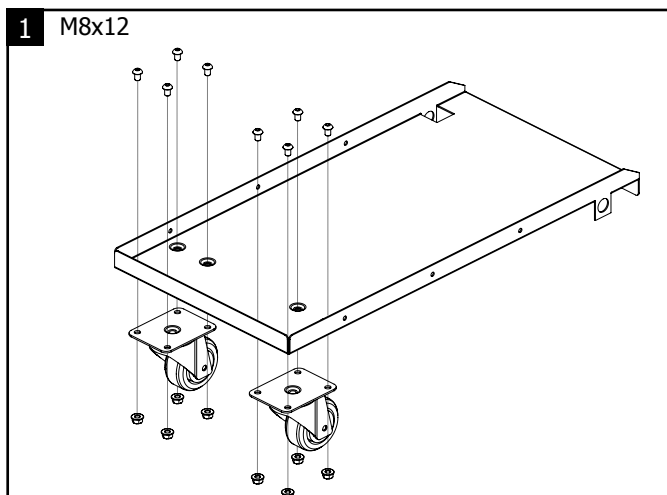

Chariot / Trolley / Fahrwagen

ref. 037489

WELD 810

M8X12	M8	M6X10	M6X20	M6X30	M6	Goupille	Rondelle
							
x8	x8	x34	x2 / x8 (option)	x2	x38	x2	x2

Chariot / Trolley / Fahrwagen

ref. 037489

WELD 810