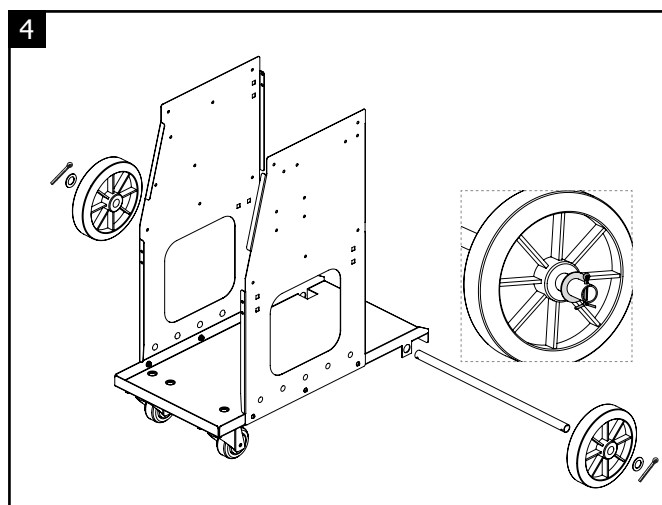

Chariot / Trolley / Fahrwagen

ref. 037489

WELD 810

M8X12	M8	M6X10	M6X20	M6X30	M6	Goupille	Rondelle
							
x8	x8	x34	x2 / x8 (option)	x2	x38	x2	x2

Chariot / Trolley / Fahrwagen

ref. 037489

WELD 810