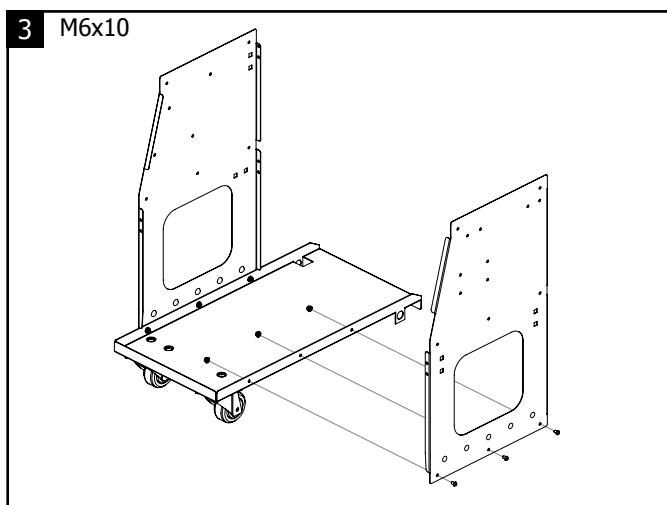

Chariot / Trolley / Fahrwagen

ref. 037489

WELD 810

M8X12	M8	M6X10	M6X20	M6X30	M6	Goupille	Rondelle
							
x8	x8	x34	x2 / x8 (option)	x2	x38	x2	x2

Chariot / Trolley / Fahrwagen

ref. 037489

WELD 810