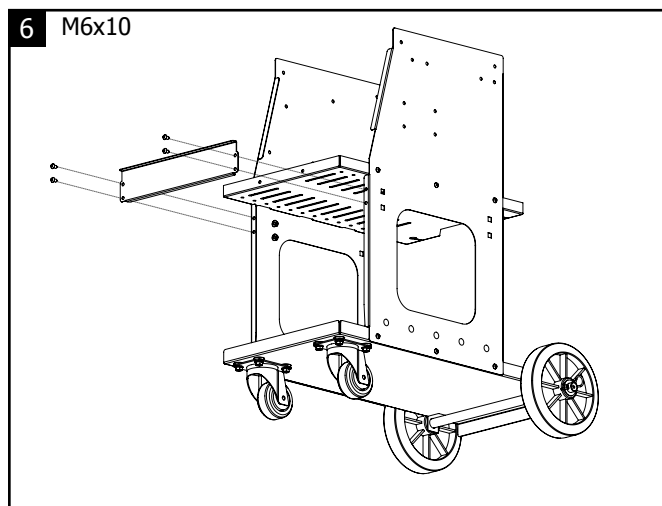

Chariot / Trolley / Fahrwagen

ref. 037489

WELD 810

M8X12	M8	M6X10	M6X20	M6X30	M6	Goupille	Rondelle
							
x8	x8	x34	x2 / x8 (option)	x2	x38	x2	x2

Chariot / Trolley / Fahrwagen

ref. 037489

WELD 810