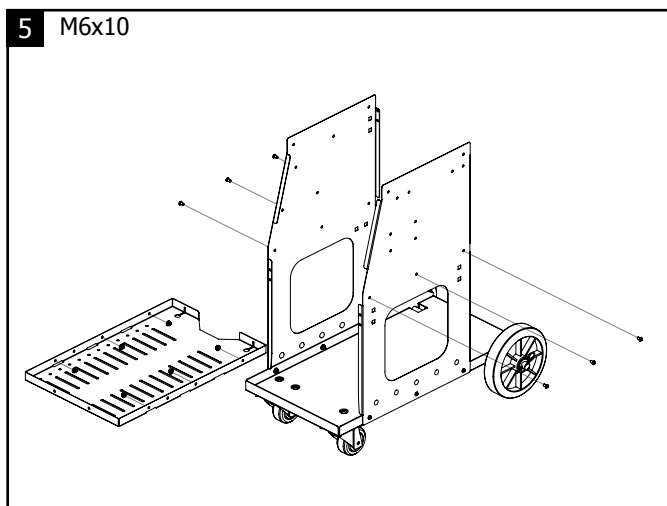

Chariot / Trolley / Fahrwagen

ref. 037489

WELD 810

M8X12	M8	M6X10	M6X20	M6X30	M6	Goupille	Rondelle
							
x8	x8	x34	x2 / x8 (option)	x2	x38	x2	x2

Chariot / Trolley / Fahrwagen

ref. 037489

WELD 810