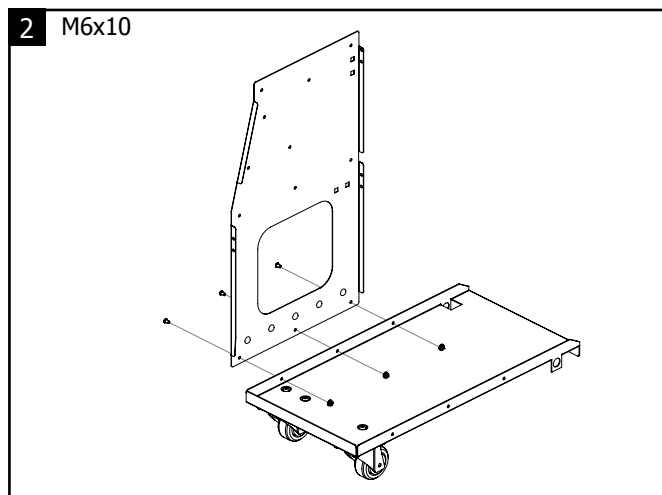

Chariot / Trolley / Fahrwagen

ref. 037489

WELD 810

M8X12	M8	M6X10	M6X20	M6X30	M6	Goupille	Rondelle
							
x8	x8	x34	x2 / x8 (option)	x2	x38	x2	x2

Chariot / Trolley / Fahrwagen

ref. 037489

WELD 810